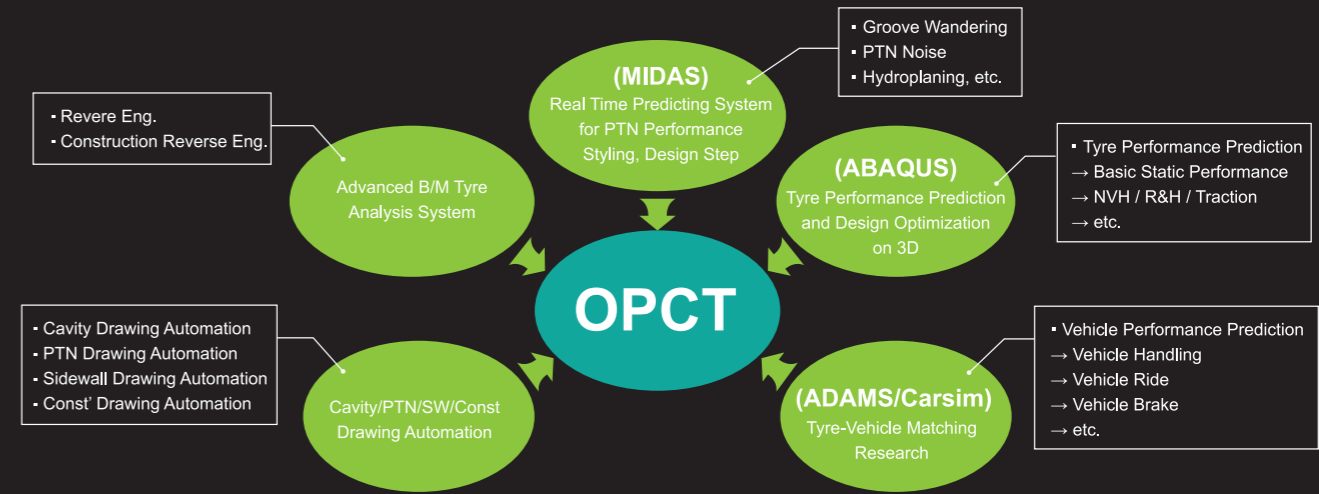

▷ R&D PROCESS THEORY

OPCT : Optimization Profile Control Theory